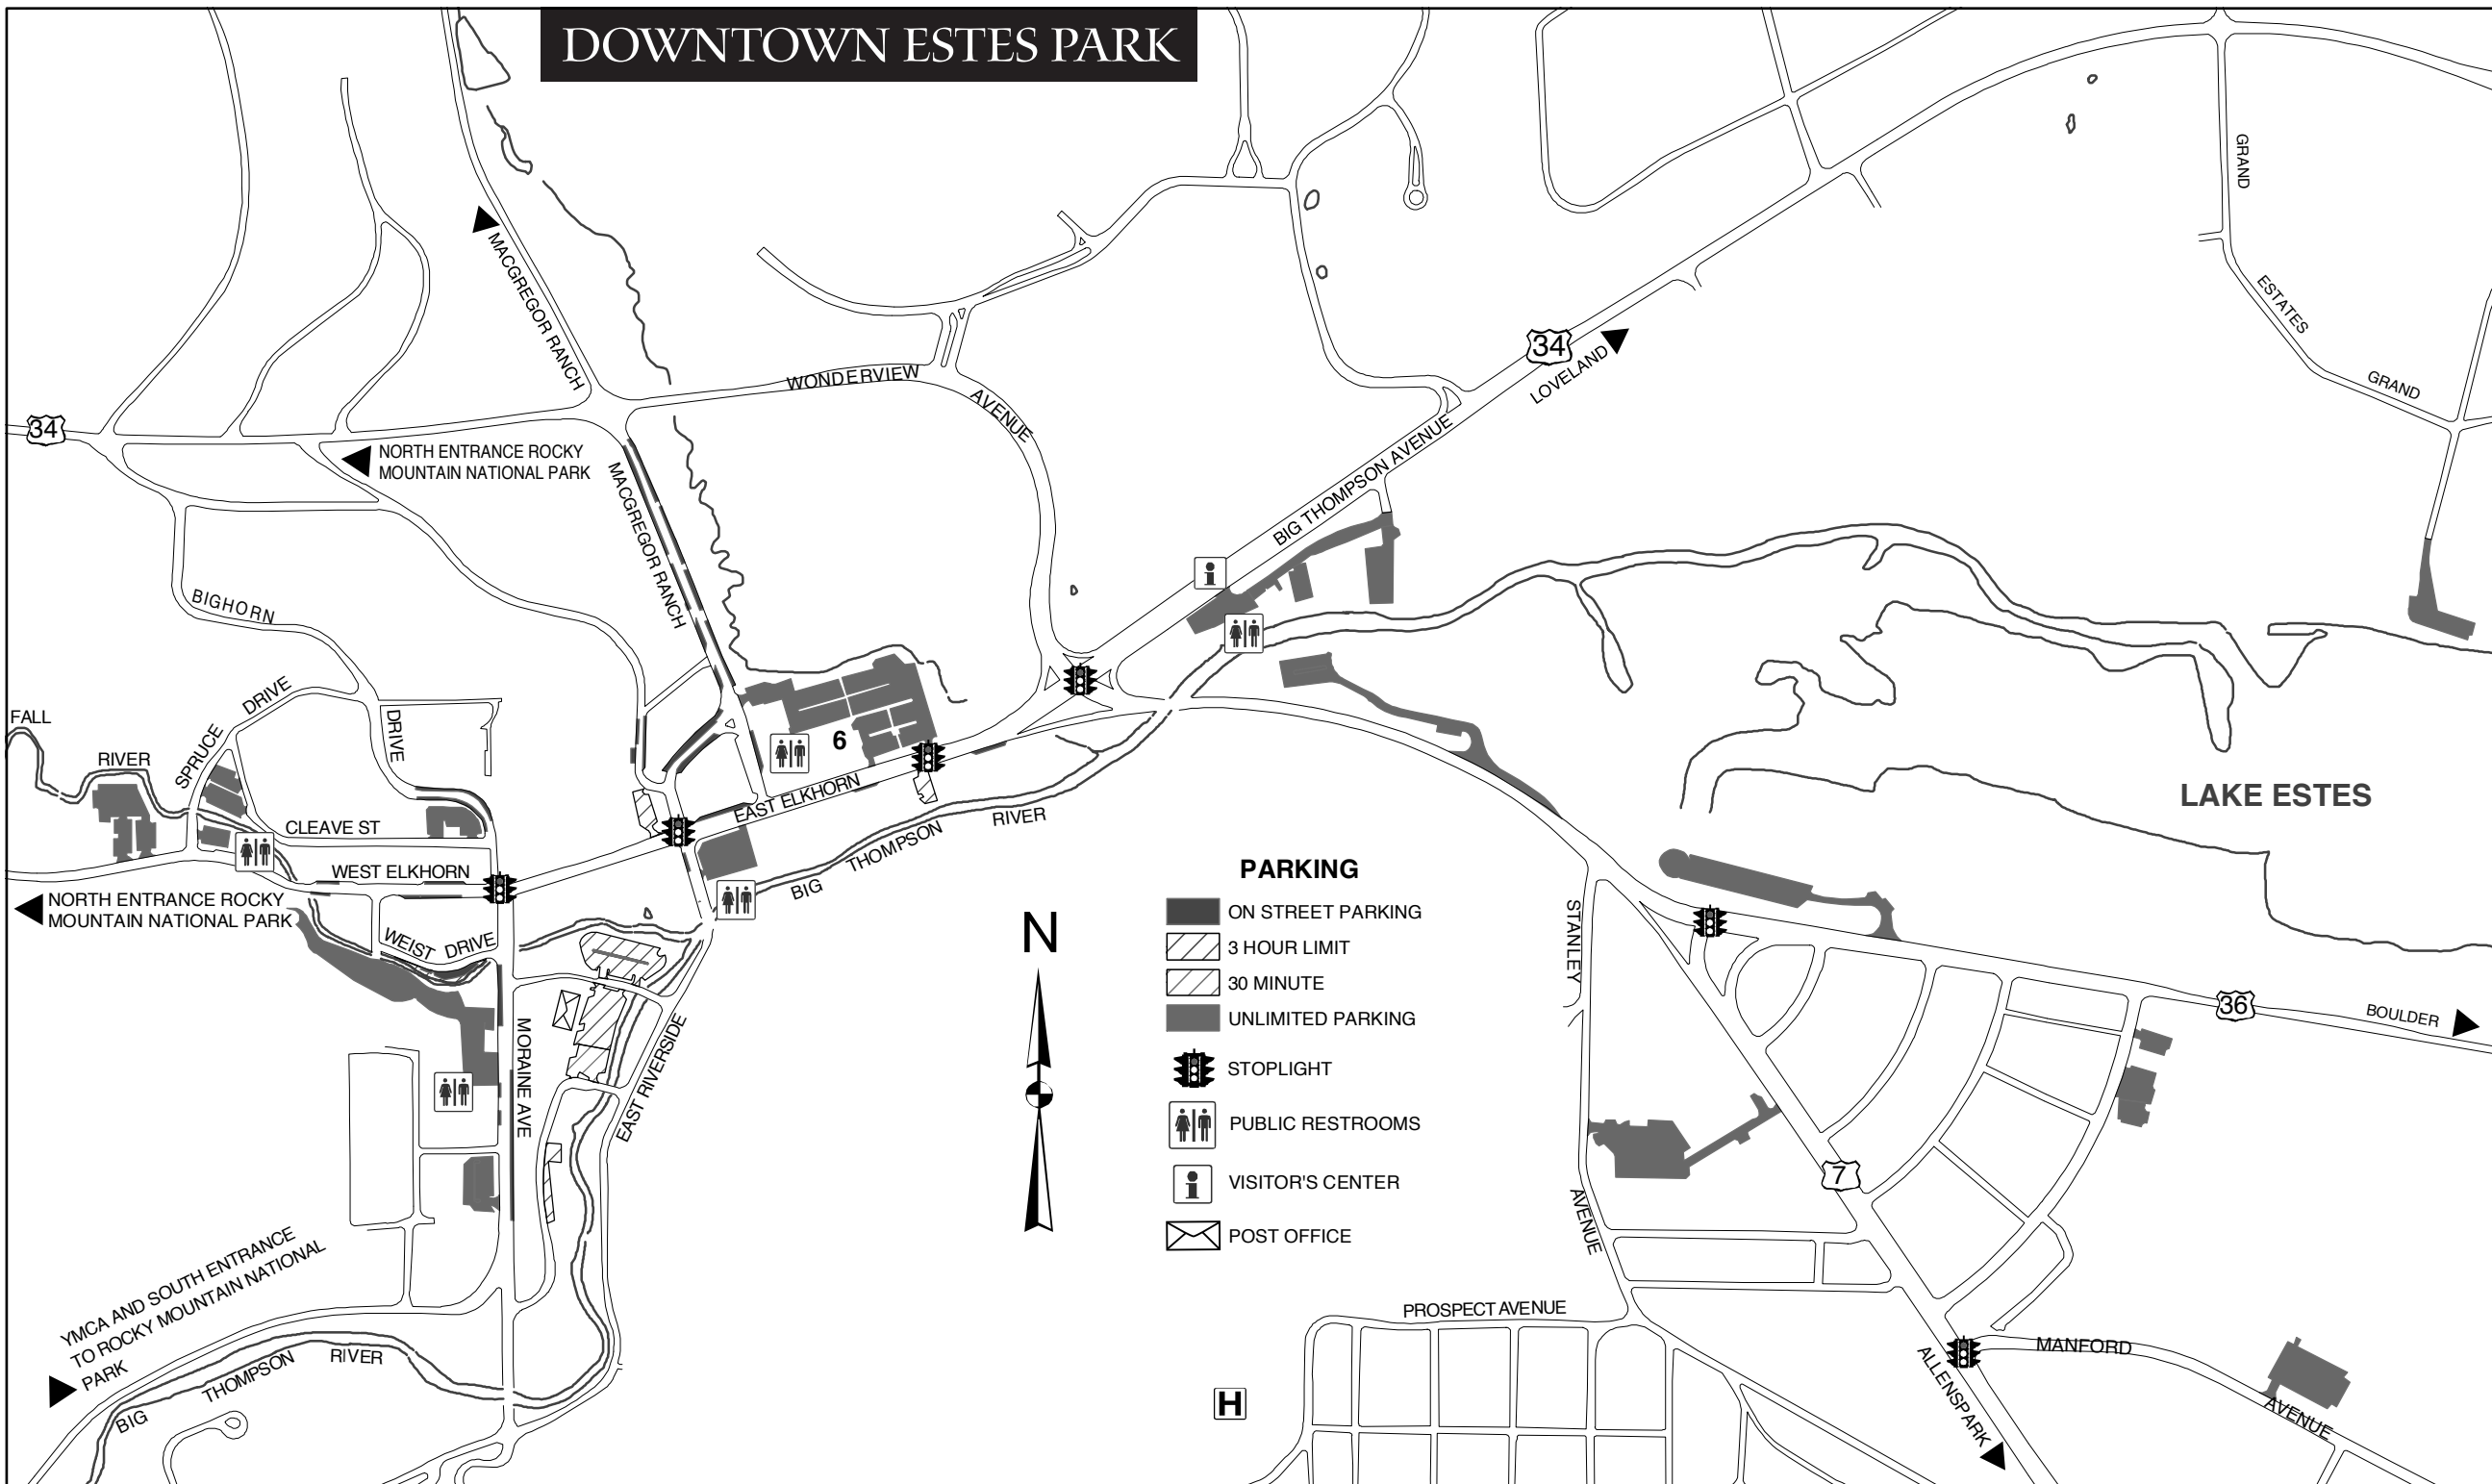

DOWNTOWN ESTES PARK

PARKING

-  ON STREET PARKING
-  3 HOUR LIMIT
-  30 MINUTE
-  UNLIMITED PARKING
-  STOPLIGHT
-  PUBLIC RESTROOMS
-  VISITOR'S CENTER
-  POST OFFICE

H