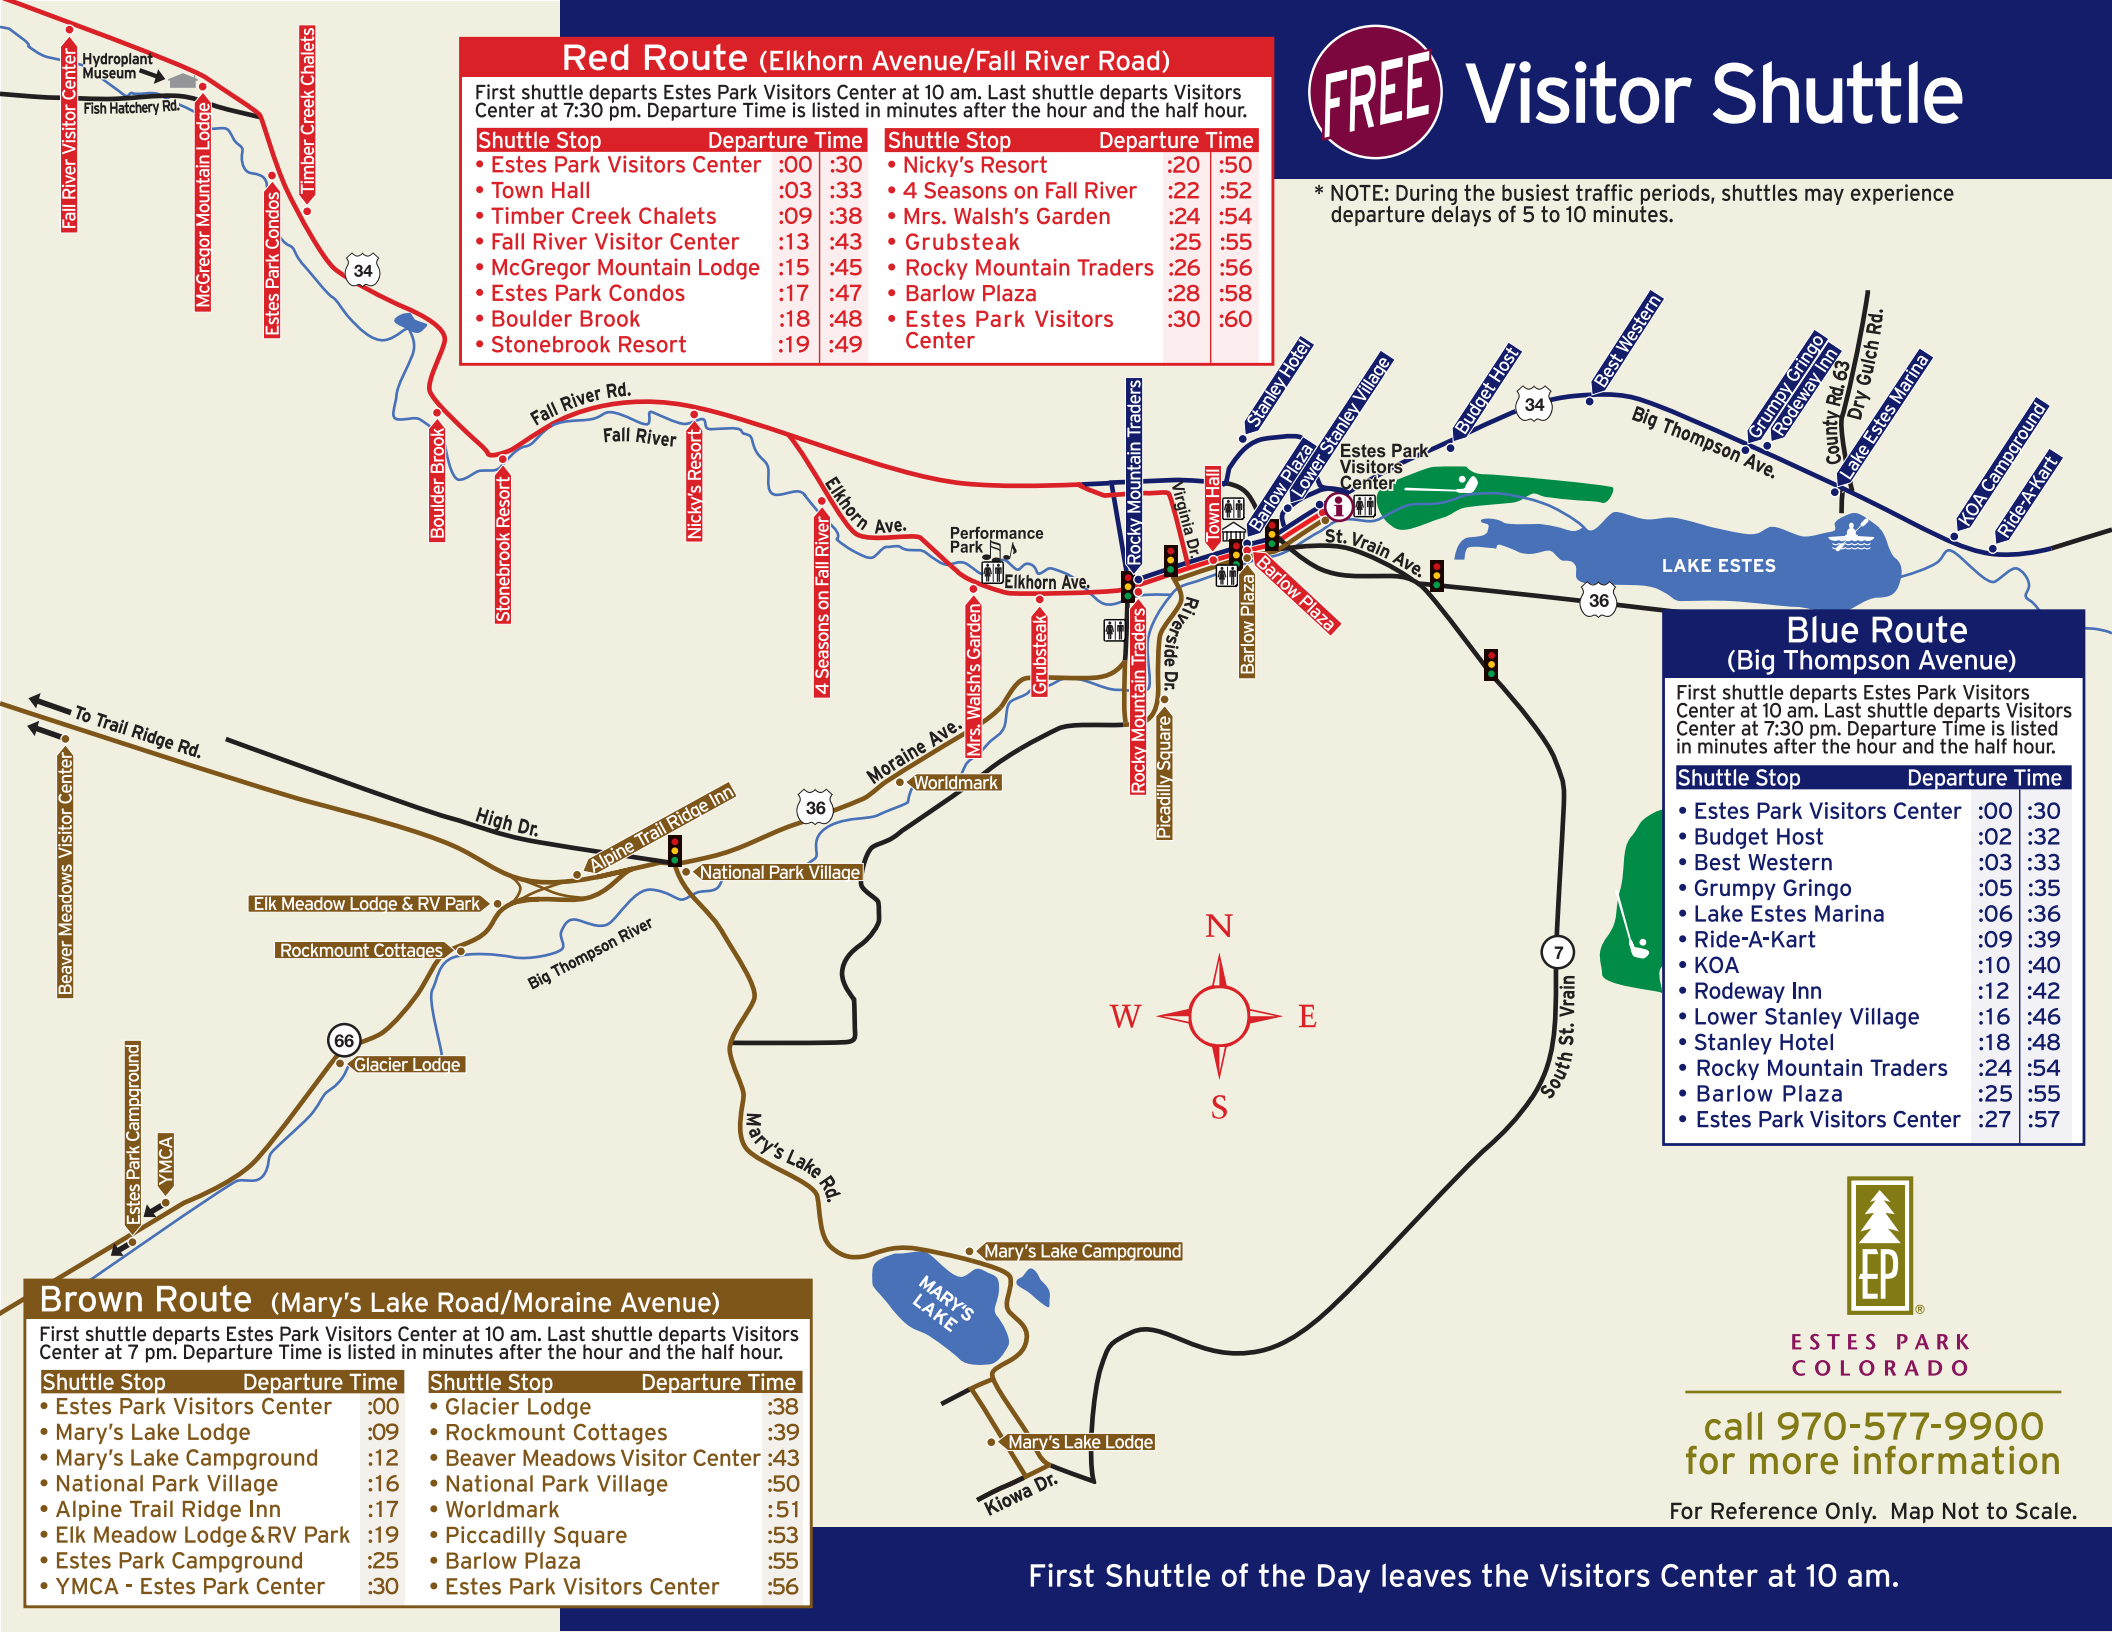

Blue Route (Big Thompson Avenue)

First shuttle departs Estes Park Visitors Center at 10 am. Last shuttle departs Visitors Center at 7:30 pm. Departure Time is listed in minutes after the hour and the half hour.

Shuttle Stop	Departure Time
• Estes Park Visitors Center	:00 :30
• Budget Host	:02 :32
• Best Western	:03 :33
• Grumpy Gringo	:05 :35
• Lake Estes Marina	:06 :36
• Ride-A-Kart	:09 :39
• KOA	:10 :40
• Rodeway Inn	:12 :42
• Lower Stanley Village	:16 :46
• Stanley Hotel	:18 :48
• Rocky Mountain Traders	:24 :54
• Barlow Plaza	:25 :55
• Estes Park Visitors Center	:27 :57

Brown Route (Mary's Lake Road/Moraine Avenue)

First shuttle departs Estes Park Visitors Center at 10 am. Last shuttle departs Visitors Center at 7 pm. Departure Time is listed in minutes after the hour and the half hour.

Shuttle Stop	Departure Time	Shuttle Stop	Departure Time
• Estes Park Visitors Center	:00 :38	• Glacier Lodge	:38
• Mary's Lake Lodge	:09 :39	• Rockmount Cottages	:39
• Mary's Lake Campground	:12 :43	• Beaver Meadows Visitor Center	:43
• National Park Village	:16 :50	• National Park Village	:50
• Alpine Trail Ridge Inn	:17 :51	• Worldmark	:51
• Elk Meadow Lodge & RV Park	:19 :53	• Piccadilly Square	:53
• Estes Park Campground	:25 :55	• Barlow Plaza	:55
• YMCA - Estes Park Center	:30 :56	• Estes Park Visitors Center	:56

ESTES PARK
COLORADO

call 970-577-9900
for more information

For Reference Only. Map Not to Scale.

First Shuttle of the Day leaves the Visitors Center at 10 am.