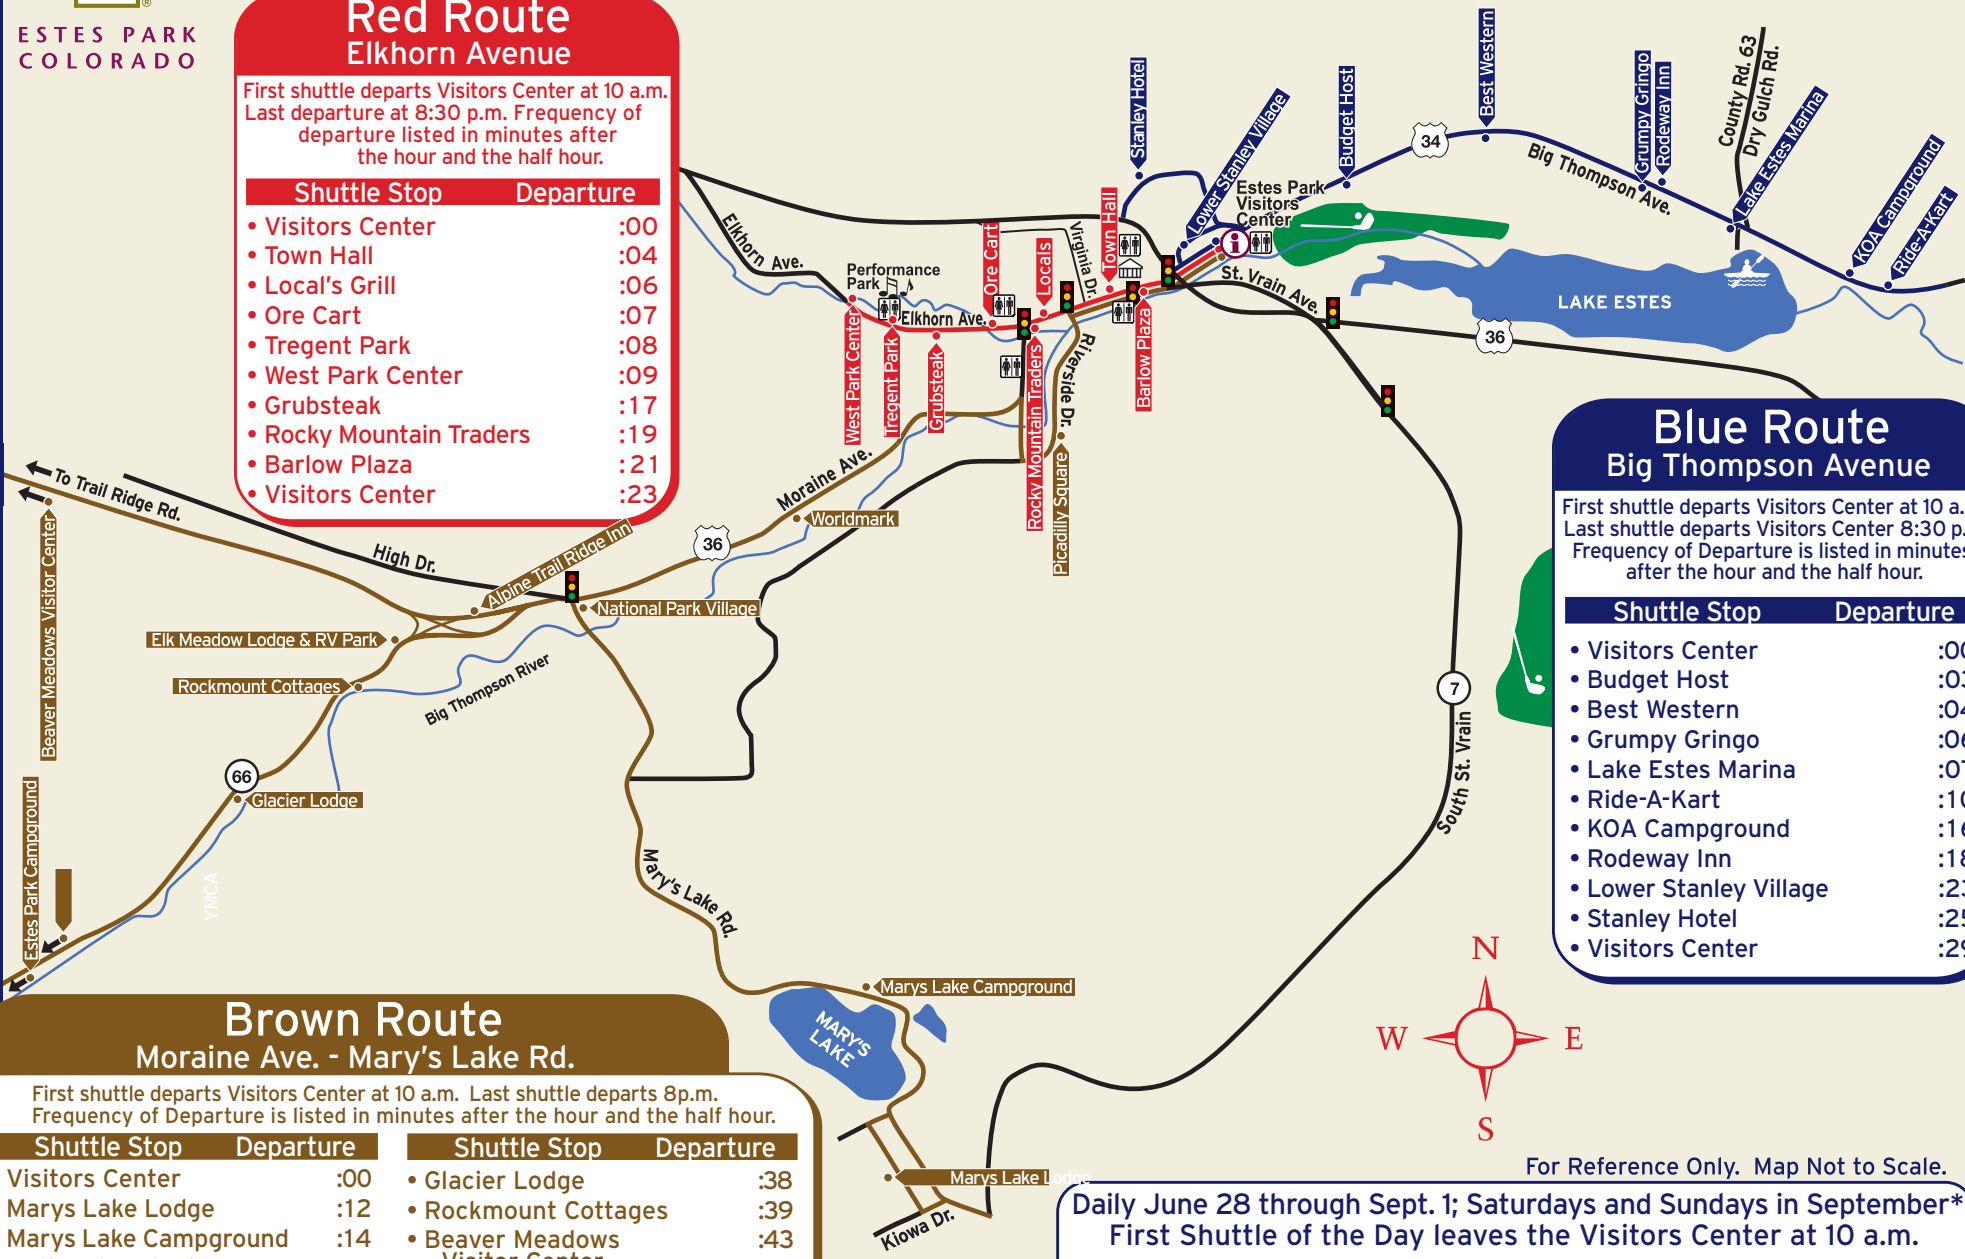

Shuttle Stop	Departure
• Visitors Center	:00
• Town Hall	:04
• Local's Grill	:06
• Ore Cart	:07
• Tregent Park	:08
• West Park Center	:09
• Grubsteak	:17
• Rocky Mountain Traders	:19
• Barlow Plaza	:21
• Visitors Center	:23

Blue Route Big Thompson Avenue

First shuttle departs Visitors Center at 10 a.m.
Last shuttle departs Visitors Center 8:30 p.m.
Frequency of Departure is listed in minutes after the hour and the half hour.

Brown Route Moraine Ave. - Mary's Lake Rd.

First shuttle departs Visitors Center at 10 a.m. Last shuttle departs 8p.m.
Frequency of Departure is listed in minutes after the hour and the half hour.

Shuttle Stop	Departure	Shuttle Stop	Departure
• Visitors Center	:00	• Glacier Lodge	:38
• Marys Lake Lodge	:12	• Rockmount Cottages	:39
• Marys Lake Campground	:14	• Beaver Meadows Visitor Center	:43
• National Park Village	:18	• National Park Village	:50
• Alpine Trail Ridge Inn	:19	• Worldmark	:51
• Elk Meadow Lodge & RV Park	:21	• Piccadilly Square	:53
• Estes Park Campground	:26	• Barlow Plaza	:55
• Estes Park Center - YMCA	:30	• Visitors Center	:56

For Reference Only. Map Not to Scale.

Daily June 28 through Sept. 1; Saturdays and Sundays in September*
First Shuttle of the Day leaves the Visitors Center at 10 a.m.

*Routes and Stops are significantly altered only on Sept. 6 & 7 to accommodate special Scottish Festival weekend routes.
All routes begin at the Estes Park Visitors Center